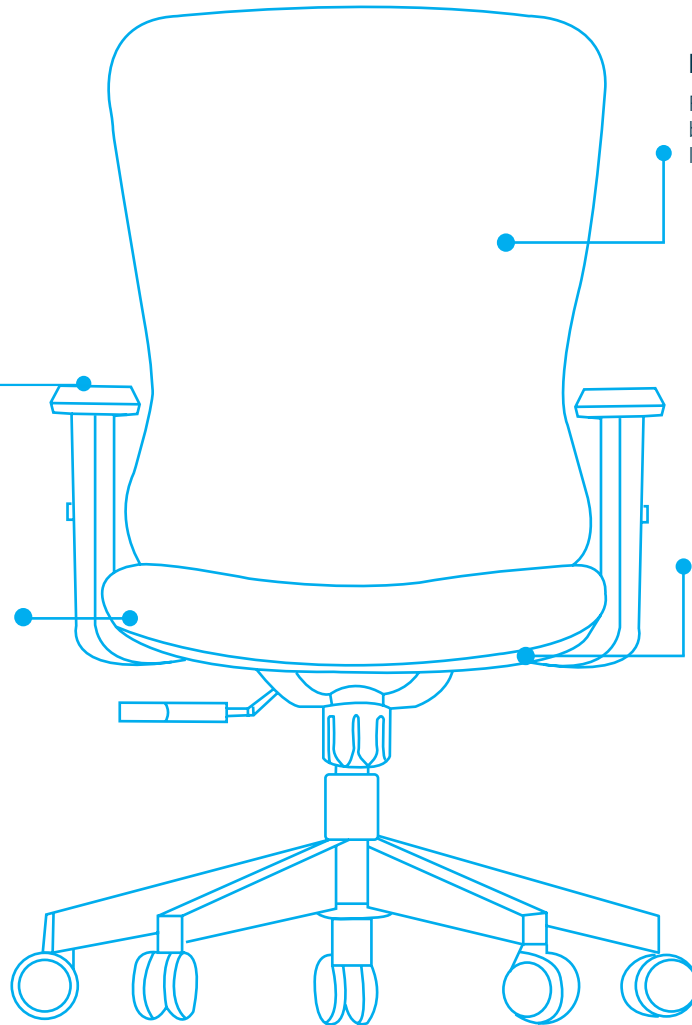

The Range

Ava

Ava - with Arms

Ava

Task Chair

Mesh Back

Form fitting curved mesh back with simple to operate lumbar support

Optional Adjustable Arms

Height adjustable arms with soft touch arm pad, ensuring forearms are supported in the best ergonomic position.

Moulded Seat

Wide and comfortable moulded seat foam guaranting all day comfort

Seat Slide

Seat slide providing 50mm of additional seat length to fit every user

Dimensions (mm)

Overall Height	Seat Height	Overall Width	Overall Depth
980 to 1080	430 to 530	640	640